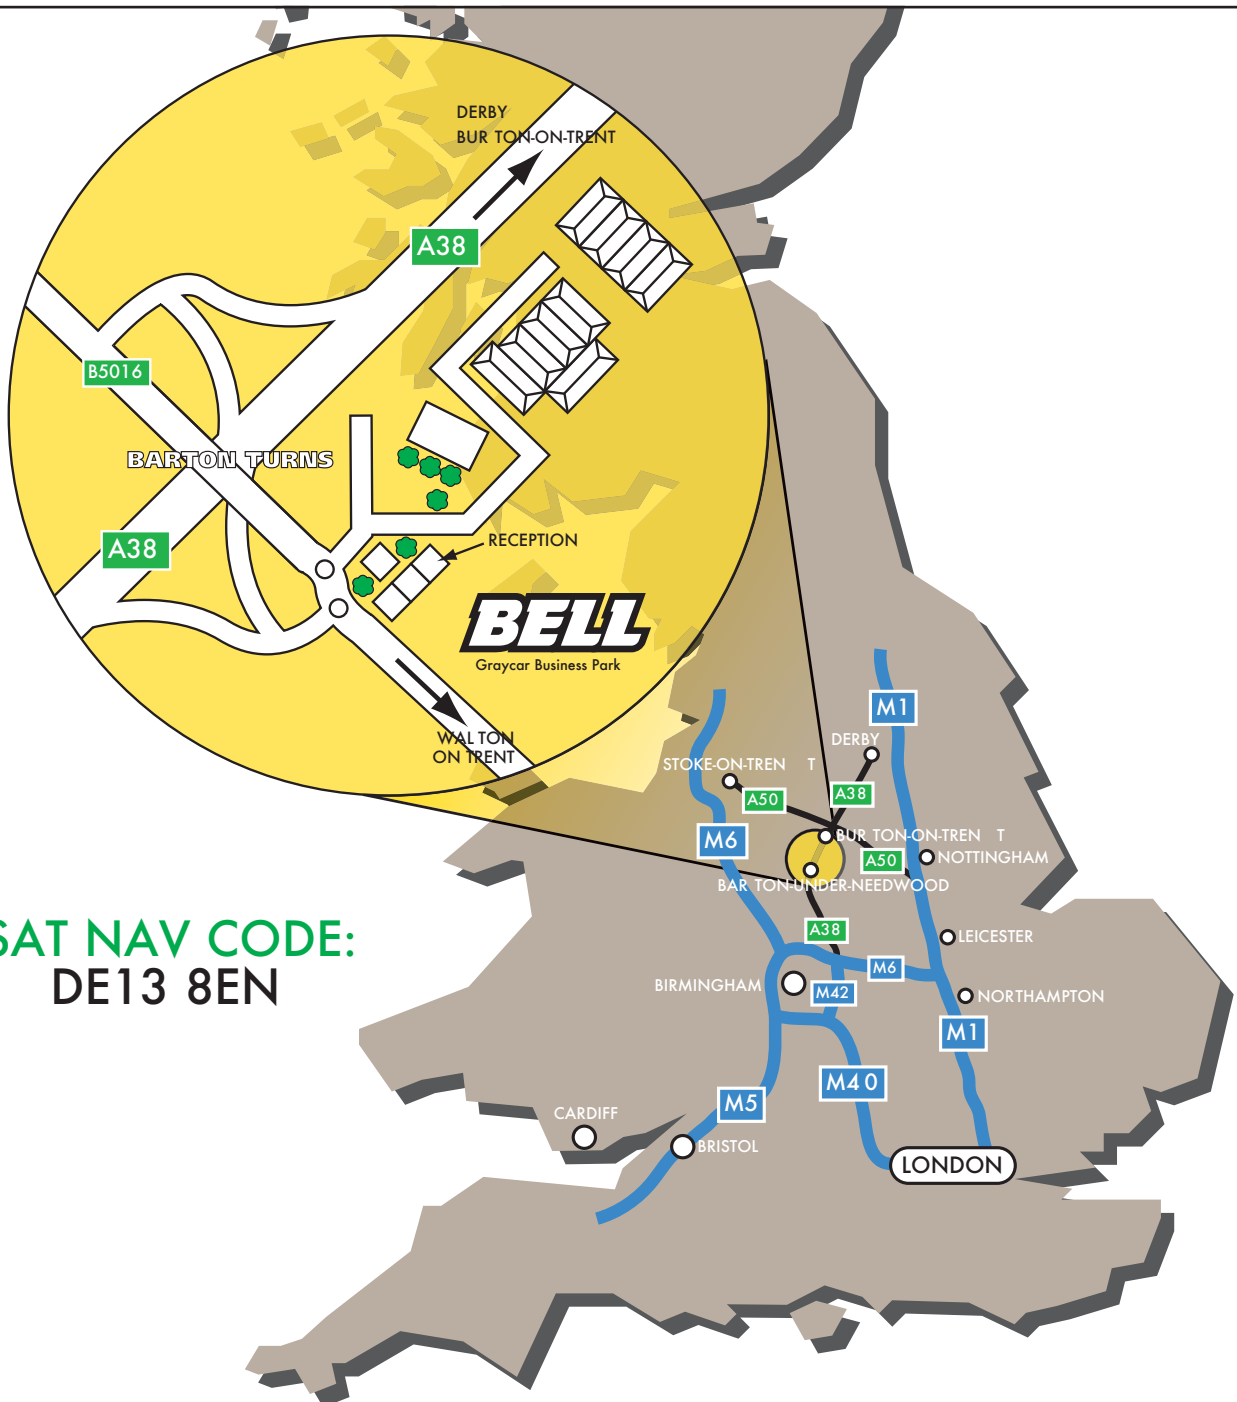

## Bell UK Head Office Location

**SAT NAV CODE:  
DE13 8EN**

**STRONG RELIABLE MACHINES STRONG RELIABLE SUPPORT**